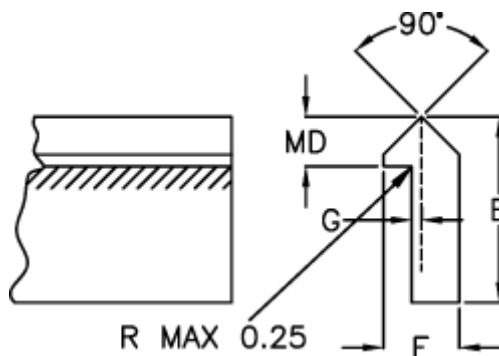

Data Sheet

Article number: 055525500

Description: Single edge track T2SS 5500mm

Measures

E = 15.87

F = 6.35

G = 0.78

Kg/m = 0.509

MD(T) = 4.75